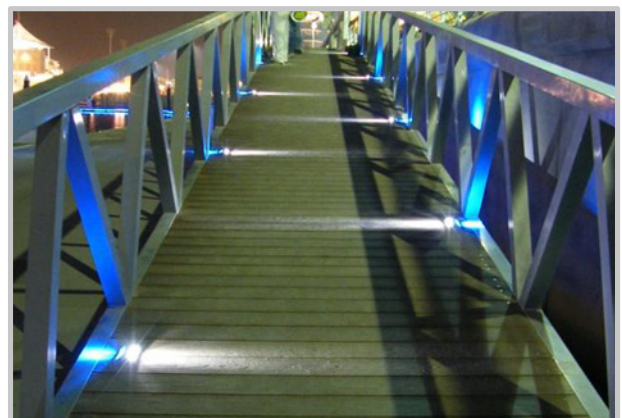

COMBI LED LIGHTING

ATTRACTIVE GROUND / DECK LEVEL LED LIGHTING

Product Details:

- Low cost, high quality LED lighting
- Two directional light output
- Multi-coloured LED options
- Polished 316 stainless steel finish
- IP67 weatherproof rating
- Low voltage LEDs - low running cost
- 20 - 24V operating voltage
- Minimal heat output
- Walk over / drive over suitable
- 195mm long x 80mm wide x 24mm high
- Long life expectancy
- Easy to install and maintain
- Available in 4 / 6 / 8 / 10 way kits, complete with LED driver, driver enclosure and 10m lead for each light

Colour Combinations Include:

- White / White
- White / Blue
- White / Red
- White / Green

Ideal Locations Include:

- Footpaths and walkways
- Parks and gardens
- Garden decking
- Caravan verandahs
- Patios and block paving
- Marina walkways and access bridges
- Quaysides and canal sides