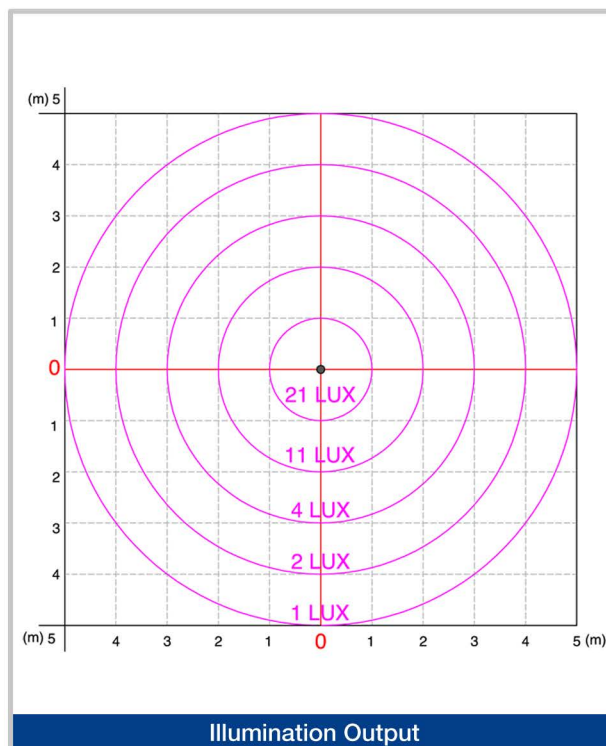

Tel: 01205 724754

Email: rolec@rolecserv.co.uk

Web: www.rolecserv.com