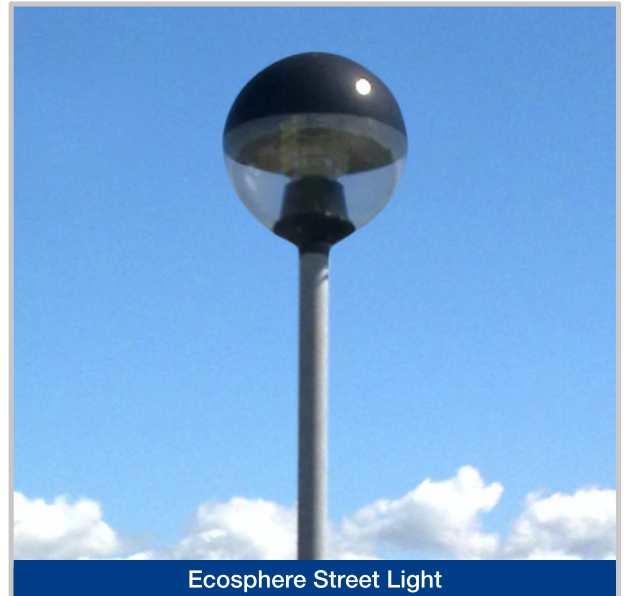

STREET LIGHTING

A RANGE OF COST EFFECTIVE HIGH LEVEL STREET LIGHTING

Ecosphere:

- Mounted on a galvanised street light column
- Attractive, modern spherical shape
- Downward shining light output to reduce light pollution
- 70W SON lamps

Ecosphere Street Light

Basique Street Light:

- Mounted on a galvanised street light column
- Opaque lens
- Optional large or small canopy
- 70W SON lamps

Basique Street Light

Ornate Street Light:

- 3.7m steel column with long-life resin coating
- Victorian style
- IP55 weatherproof
- Flame retardant, self-extinguishing
- 25 year anti-corrosion warranty
- 70W SON lamp