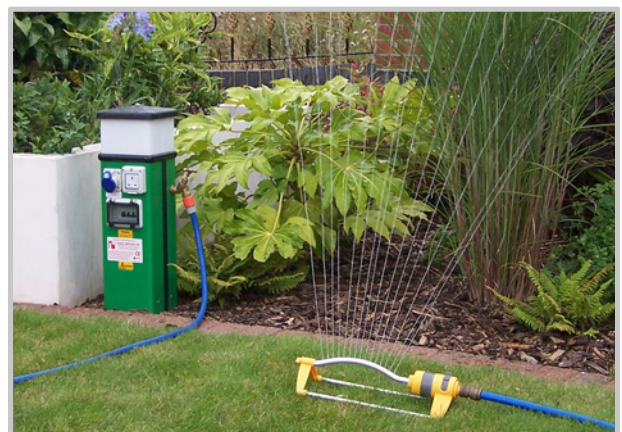

GARDENMASTER

YOUR GARDEN HELPER

GardenMaster is a unique, multi-functional utility pedestal designed to offer electricity, water and lighting in a compact unit directly into your garden area.

Product Details:

- Over 50,000 sold worldwide
- Manufactured to your specification
- 13amp / 16amp / 32amp sockets
- 1/2" water taps
- TV / Telephone / Data connections also available
- Dusk till dawn energy efficient lighting
- Built-in safety switchgear
- Weatherproof design (IP65)
- Additional switchgear available for garden shed / pond pumps / lights / etc.
- 7 colours available
- 500mm high (plus illuminated head)
- Easy to install / low maintenance

Ideal Uses Include:

- Lawnmowers and strimmers
- Pond pumps
- House maintenance
- Car washing
- Caravan connection
- Watering the garden
- Jet washers
- Garden lighting
- The list of uses is endless...